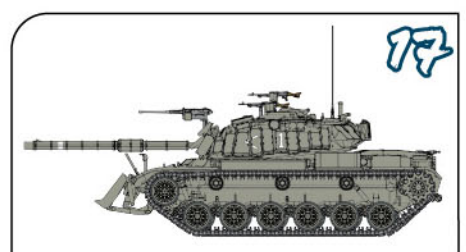

**3618** IDF MAGACH 5  
w/ERA AND MINE ROLLER

**3608** IDF M113 ARMORED PERSONNEL  
CARRIER 1973

**3601** ARAB StuG.III Ausf.G

**3622** IDF M113 FITTERS  
& CHATA'P FIELD REPAIR VEHICLE

**3582** IDF M60 w/Dozer Blade