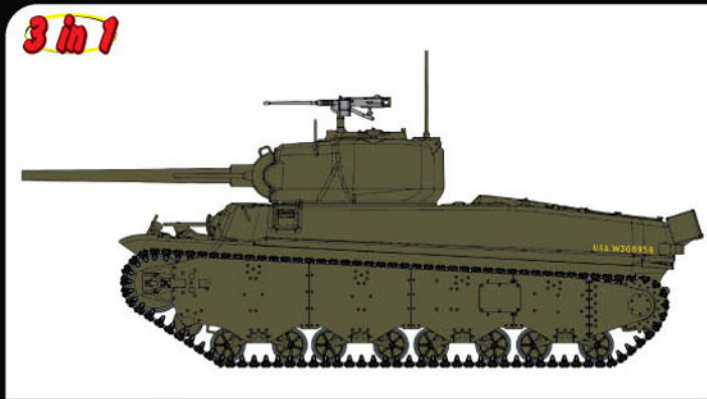

6936 1/35 Heavy Tank T1E1