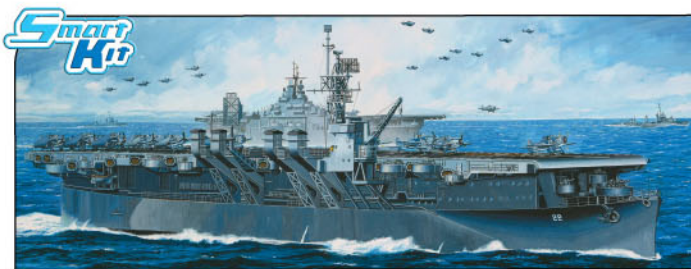

1024 U.S.S. INDEPENDENCE CVL-22