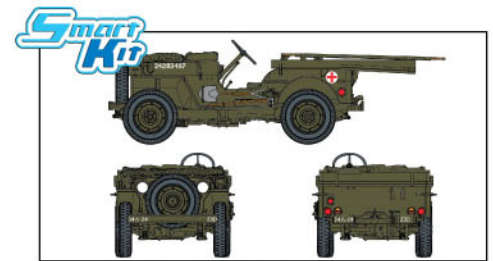

6832 1/4-TON 4x4 AMBULANCE TRUCK