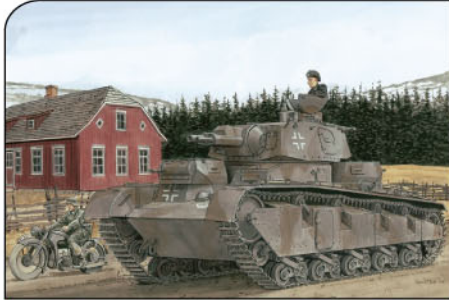

|7438 NEUBAU-FAHRZEUG Nr.3-5