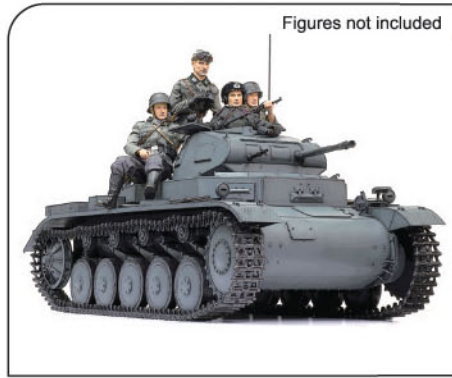

11002 APOLLO 11 "LUNAR LANDING"
CSM "COLUMBIA" + LM "EAGLE"
+ ASTRONAUTS

75025 Pz.Kpfw.II Ausf.B