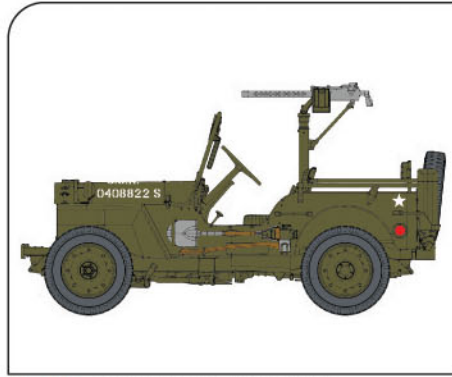

# 1/6 MILITARY

**75020** U.S. 1/4 TON 4x4 TRUCK

**75025** Pz.Kpfw.II Ausf.B

**75039** 2cm FLAK 38 (LATE PRODUCTION)

**75046** M4A3(105)

**75050** U.S. 1/4 TON 4x4 TRUCK w/.30-cal MACHINE GUN

**75051** M4A3(75)W