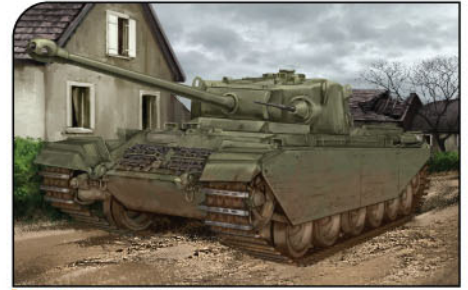

|7548 CENTURION Mk.I