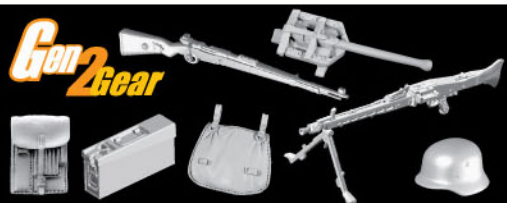

With its Gen2 sets, Dragon has revolutionized the way modelers think about plastic figures. These new miniature 'beings' prove that unparalleled detail doesn't need to come at a cost, or that it doesn't have to remain the preserve of resin manufacturers. Using slide molds, the smallest and most subtle details on bodies and uniforms are possible, often through the use of separate parts such as hands, boots, collars or greatcoat skirts. Dragon has subsequently built upon the success of its Gen2 figures by offering Gen2 Gear. Old personal gear such as water bottles, helmets, bread bags, canteens, backpacks and bayonet holders have all been retooled. This means Dragon's Gen2 figures can operate and fight with top-flight gear that is right up to the task. These carefully researched Gen2 figures are now ready to get their Gen2 gear on, resulting in the best plastic figures of their generation!