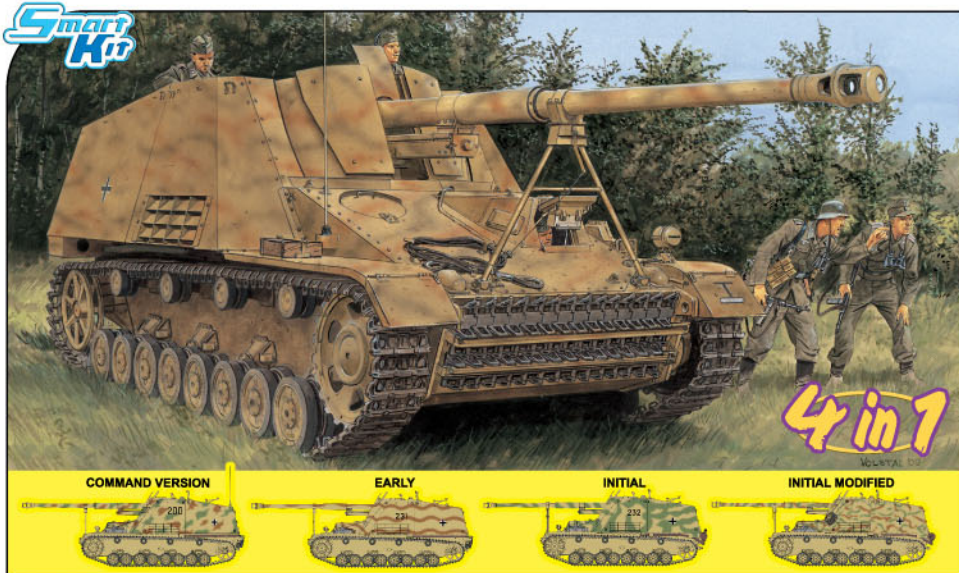

1/35 WWII MILITARY

6459 Sd.Kfz. 164 NASHORN