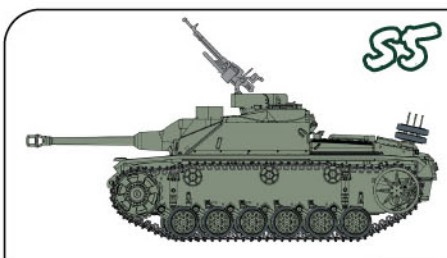

3601 ARAB StuG.III Ausf.G