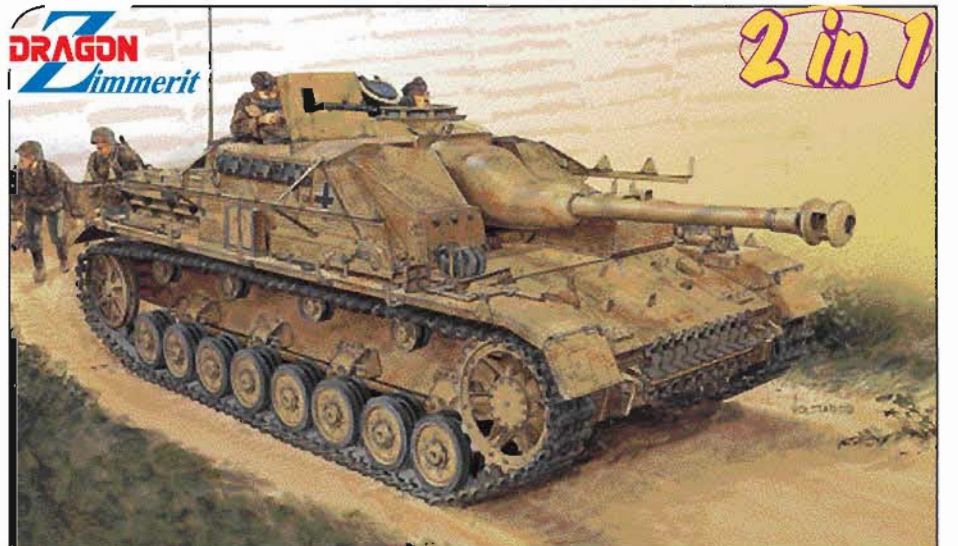

6615 Sd.Kfz.167 StuG.IV (EARLY PRODUCTION) w/Zimmerit

2 in 1

Smart Kit