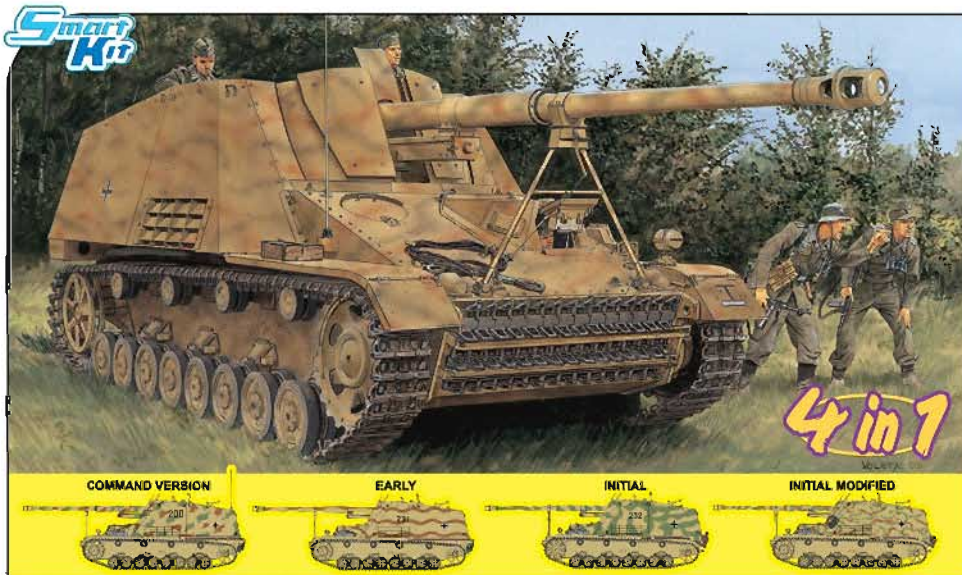

Smart Kit

6443 HORSE-DRAWN 15cm s.IG.33 INFANTRY GUN

DRAGON Zimmerit

6454 10.5cm STURMHAUBITZE 42 Ausf.G w/ZIMMERIT

Smart Kit

6458 Sd.Kfz.173 JAGDPANTHER Ausf.G1 (EARLY PRODUCTION)

1/35 WWII MILITARY

6459 Sd.Kfz. 164 NASHORN