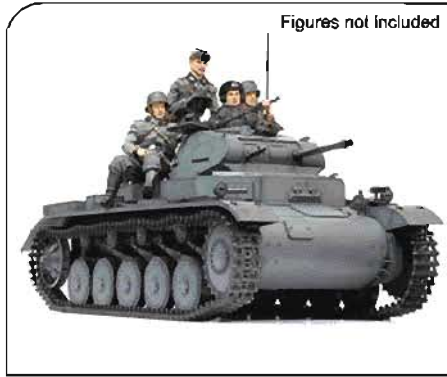

11024 1/400 INTERNATIONAL SPACE STATION
PHASE 2007

11023 1/400 SPACE SHUTTLE
w/CRAWLER-TRANSPORTER

1/6 MILITARY

75020 U.S. 1/4 TON 4x4 TRUCK

75025 Pz.Kpfw.II Ausf.B

75039 2cm FLAK 38 (LATE PRODUCTION)

75052 U.S. 1/4 TON 4x4 TRUCK w/M2 .50-cal MACHINE GUN