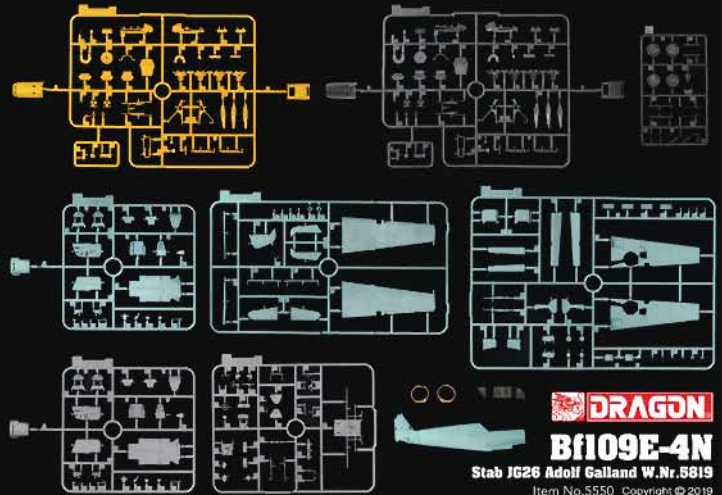

1/48 Bf109E-4 *Wing Tech 2*

Revolutionary Bf109E-4 kit rendered accurately in 1/48 scale

• Highly detailed subassemblies join together faultlessly to create a stunning model

DRAGON

Bf109E-4N

Stab JG26 Adolf Galland W.Nr. 5819

Item No.5550 Copyright © 2019

- Wings plug into the fuselage for greater stability during and after assembly
- Complete engine reproduced in meticulous detail
- Brilliant design ensures wing joints are cleverly hidden beneath the curved leading edge of the upper wing to ensure hassle-free construction
- No puttying or sanding required
- One-piece fuselage made from multi-direction slide mold means there's no longer any need to join two halves together
- No puttying or sanding required

5550 Bf109E-4