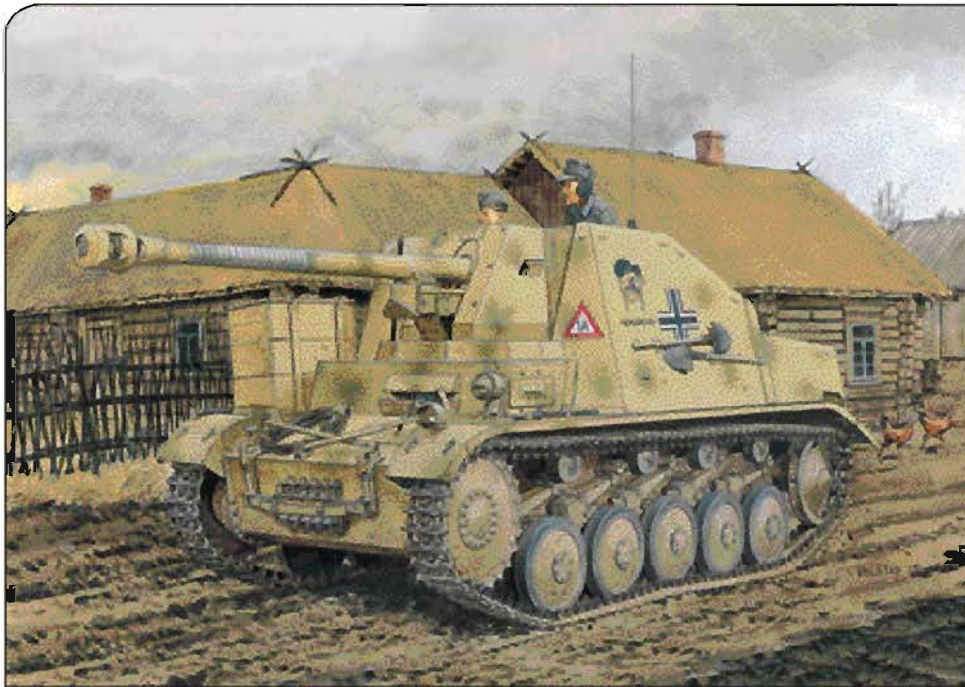

Smart Kit

6411 GERMAN s.10cm KANONE 18

Premium EDITION

2 in 1

6415 SOVIET SU-85M TANK DESTROYER

6418 T-34/76 Mod.1941 CAST TURRET

6423 Sd.Kfz.131 PANZERJÄGER II für PaK40/2 "MARDER II" (MID PRODUCTION)

Smart Kit