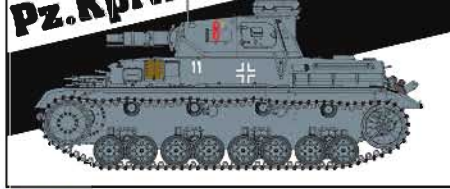

6870 IJA TYPE 97 MEDIUM TANK "CHI-HA" EARLY PRODUCTION

6871 Sd.Kfz. 184 ELEFANT w/ZIMMERIT

1/35 WWII MILITARY

Smart Kit

Pz.Kpfw.IV Ausf.D

6873 Pz.Kpfw.IV Ausf.D

6876 Sd.Kfz.165 HUMMEL INITIAL PRODUCTION w/WINTERKETTEN