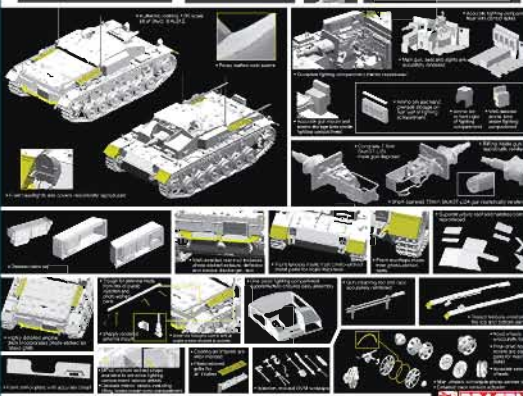

1:35 '39-'45 SERIES www.dragon-models.com e-mail: info@dragon-models.com ITEM NO.6521

1:35 '39-'45 SERIES

03 NEO SMART KIT

ITEM NO.6618

StuG.III Ausf.E