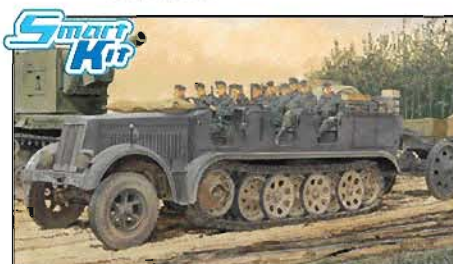

6545 Sd.Kfz. 7 81 HALF-TRACK (EARLY PRODUCTION) w/CREW

6550 3.7cm FLAK 43 FLAKPANZER IV "OSTWIND"

1/35 WWII MILITARY

6552 BRITISH EXPEDITIONARY FORCE (FRANCE 1940)

6554 U.S. MARINES (PELELIU 1944)

6555 JAPANESE INFANTRY (PELELIU 1944)