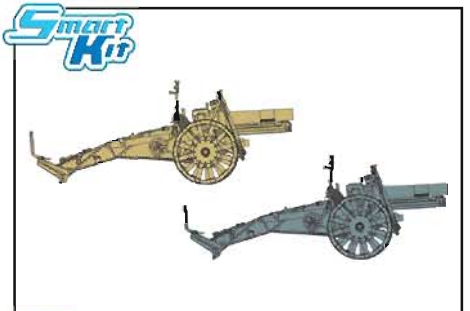

6443 HORSE-DRAWN 15cm s.IG.33 INFANTRY GUN

DRAGON Zimmerit