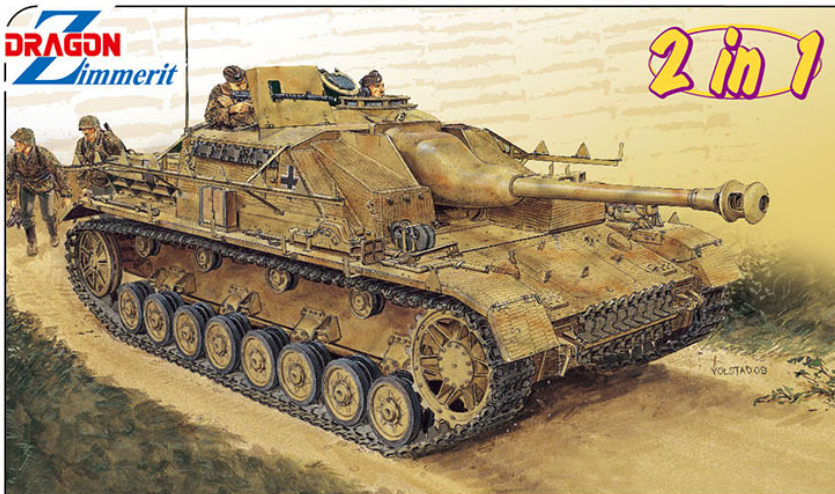

6615 Sd.Kfz.167 StuG.IV (EARLY PRODUCTION) w/ZIMMERIT

Smart Kit