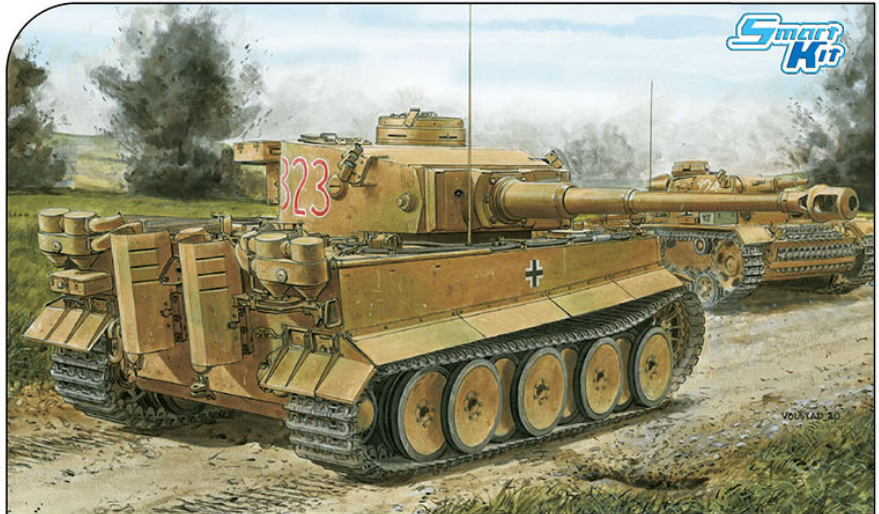

# 1/35 WWII MILITARY

**6271** ADVANCE TO THE RHINE (U.S. 1st ARMY AT REMAGEN 1945)

**6273** "DESPERATE DEFENSE" (KORSUN POCKET 1944)

**6328** Pz.Kpfw.VI Ausf.E Sd.Kfz.181 TIGER I "OPERATION OCHSENKOPF TIGER"