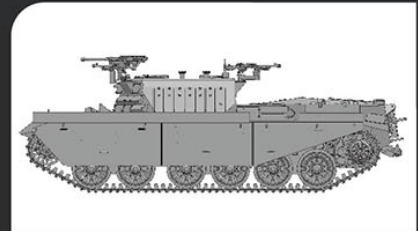

7690 IDF APC NAGMASHOT