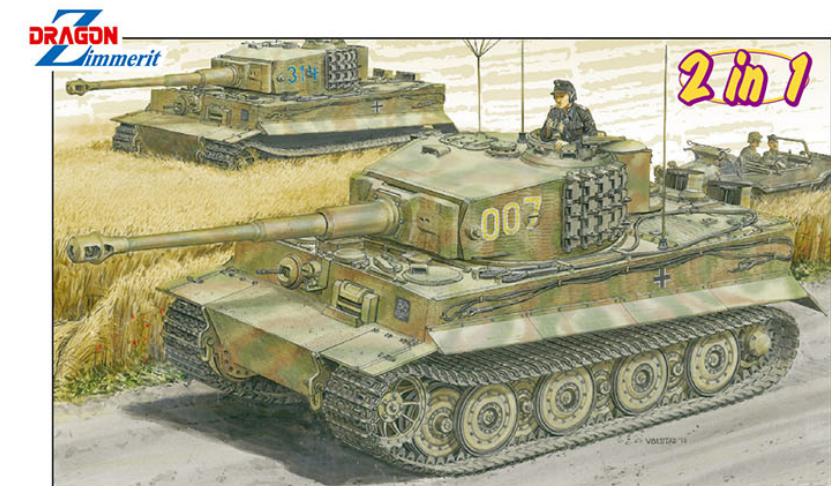

6800 "WITTMANN'S LAST TIGER" Pz.Kpfw.VI Sd.Kfz.181 LATE PRODUCTION w/ZIMMERIT