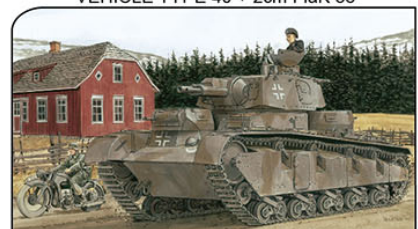

7438 NEUBAU-FAHRZEUG Nr.3-5