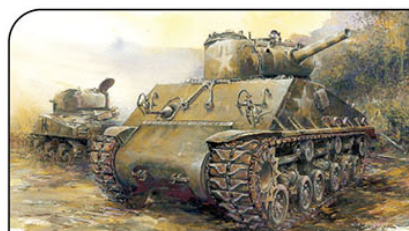

6354 SHERMAN M4A3 (105mm) HVSS