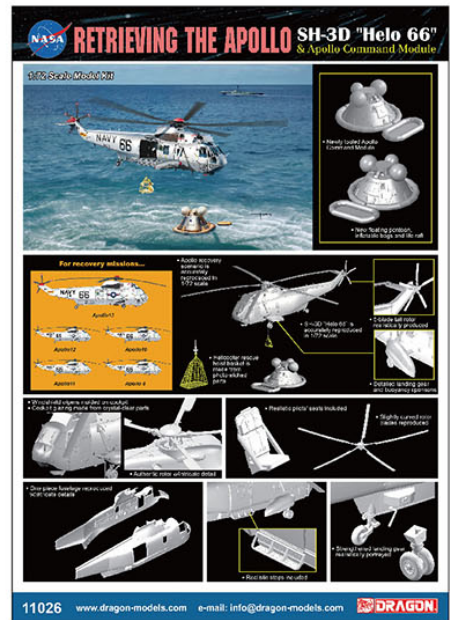

11022 www.dragon-models.com e-mail: info@dragon-models.com **DRAGON**

11026 www.dragon-models.com e-mail: info@dragon-models.com **DRAGON**

11026 1/72 "RETRIEVING THE APOLLO" SH-3D
"HELO 66" & APOLLO COMMAND MODULE