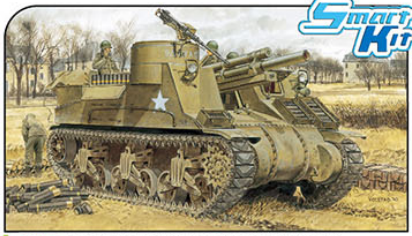

1/35 WWII MILITARY

6637 M7 PRIEST (MID PRODUCTION)