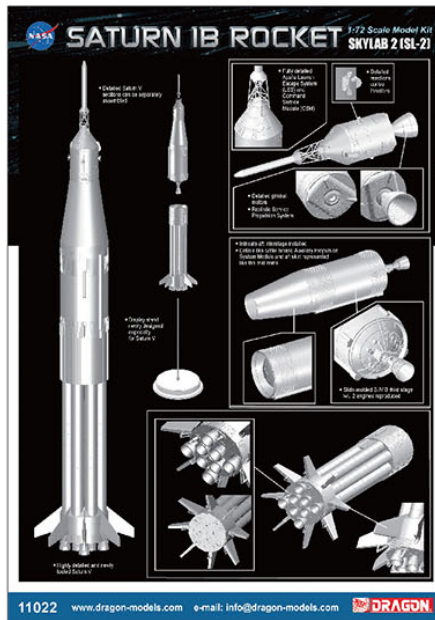

11026 www.dragon-models.com e-mail: info@dragon-models.com **DRAGON**

11022 www.dragon-models.com e-mail: info@dragon-models.com **DRAGON**

11022 1/72 SATURN IB ROCKET