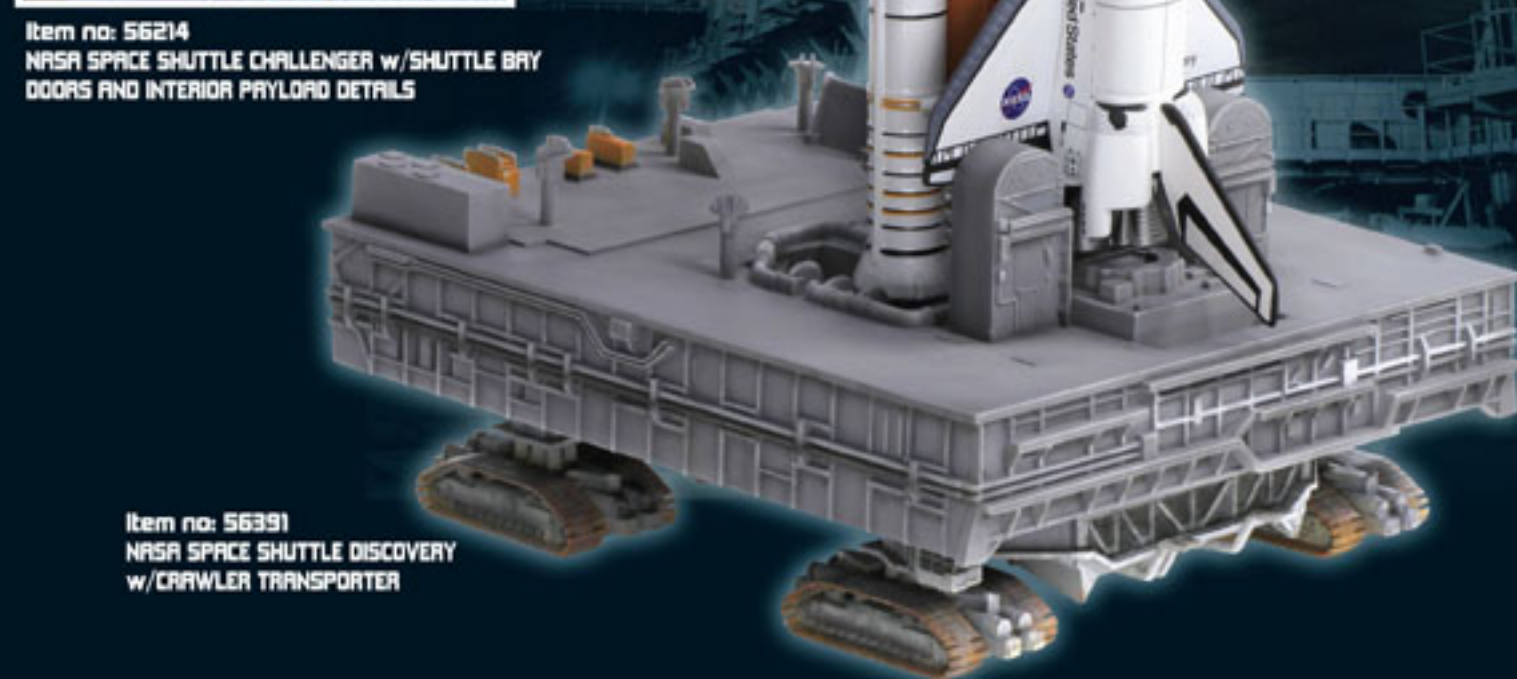

Item no: 56391
NASA SPACE SHUTTLE DISCOVERY
w/CRAWLER TRANSPORTER